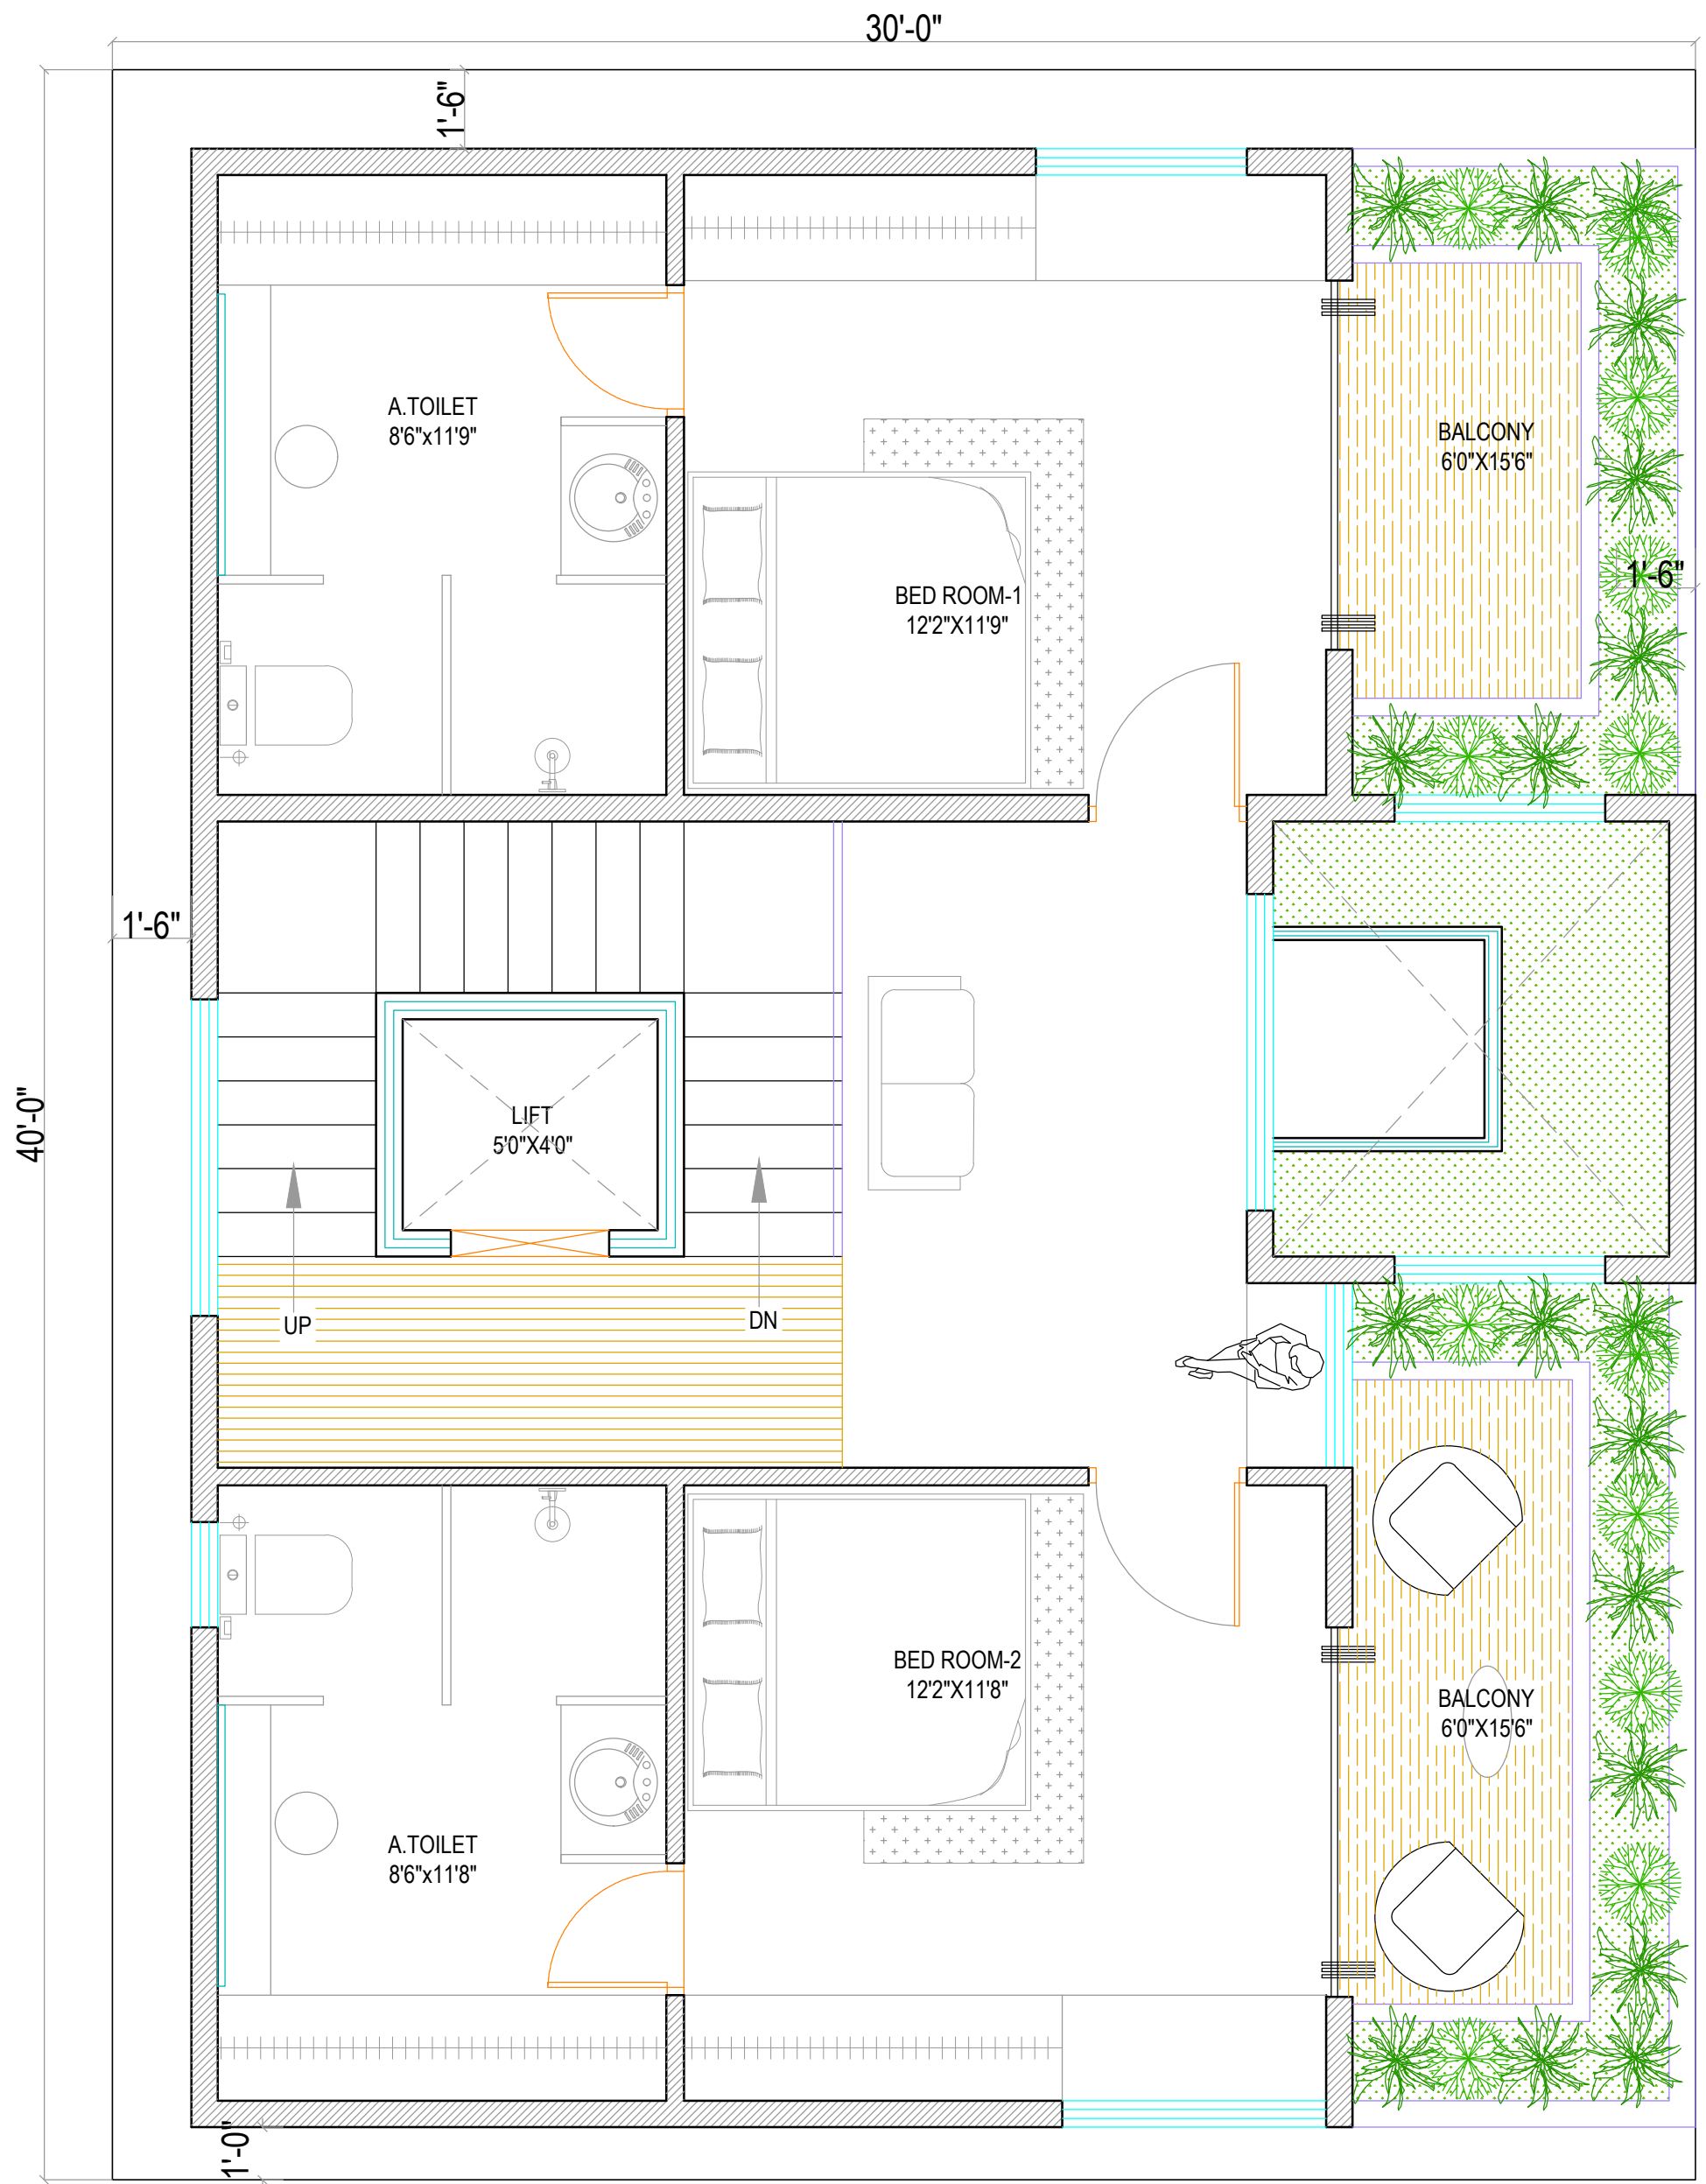

PROJECT TITLE	OPTION-1	ARCHITECT
PROPOSED VILLA FOR Mr.ATHER	<p>01 GROUND FLOOR PLAN</p> <p>SCALE</p> 	<p>L&V Creative Architect & Designers</p> <p>Bangalore ph no- 83102-87406</p> <p>CONTRACTORS RATA Constructions ph no- 79892-23515 / 90710-45606</p>

PROJECT TITLE

OPTION-1

ARCHITECT

PROPOSED VILLA FOR
Mr.ATHER

02 FIRST FLOOR PLAN
SCALE

L&V Creative Architect & Designers

Bangalore
ph no- 83102-87406

CONTRACTORS
RATA Constructions

ph no- 79892-23515 / 90710-45606

PROJECT TITLE	OPTION-1	ARCHITECT
PROPOSED VILLA FOR Mr.ATHER	<div style="display: flex; align-items: center;"> <div style="border: 1px solid black; border-radius: 50%; width: 40px; height: 40px; display: flex; align-items: center; justify-content: center; margin-right: 10px;">03</div> <div> <p>SECOND FLOOR PLAN</p> <p>SCALE</p> </div> <div style="margin-left: 20px;">  </div> </div>	<p>L&V Creative Architect & Designers Bangalore ph no- 83102-87406</p> <hr/> <p>RATA Constructions ph no- 79892-23515 / 90710-45606</p>