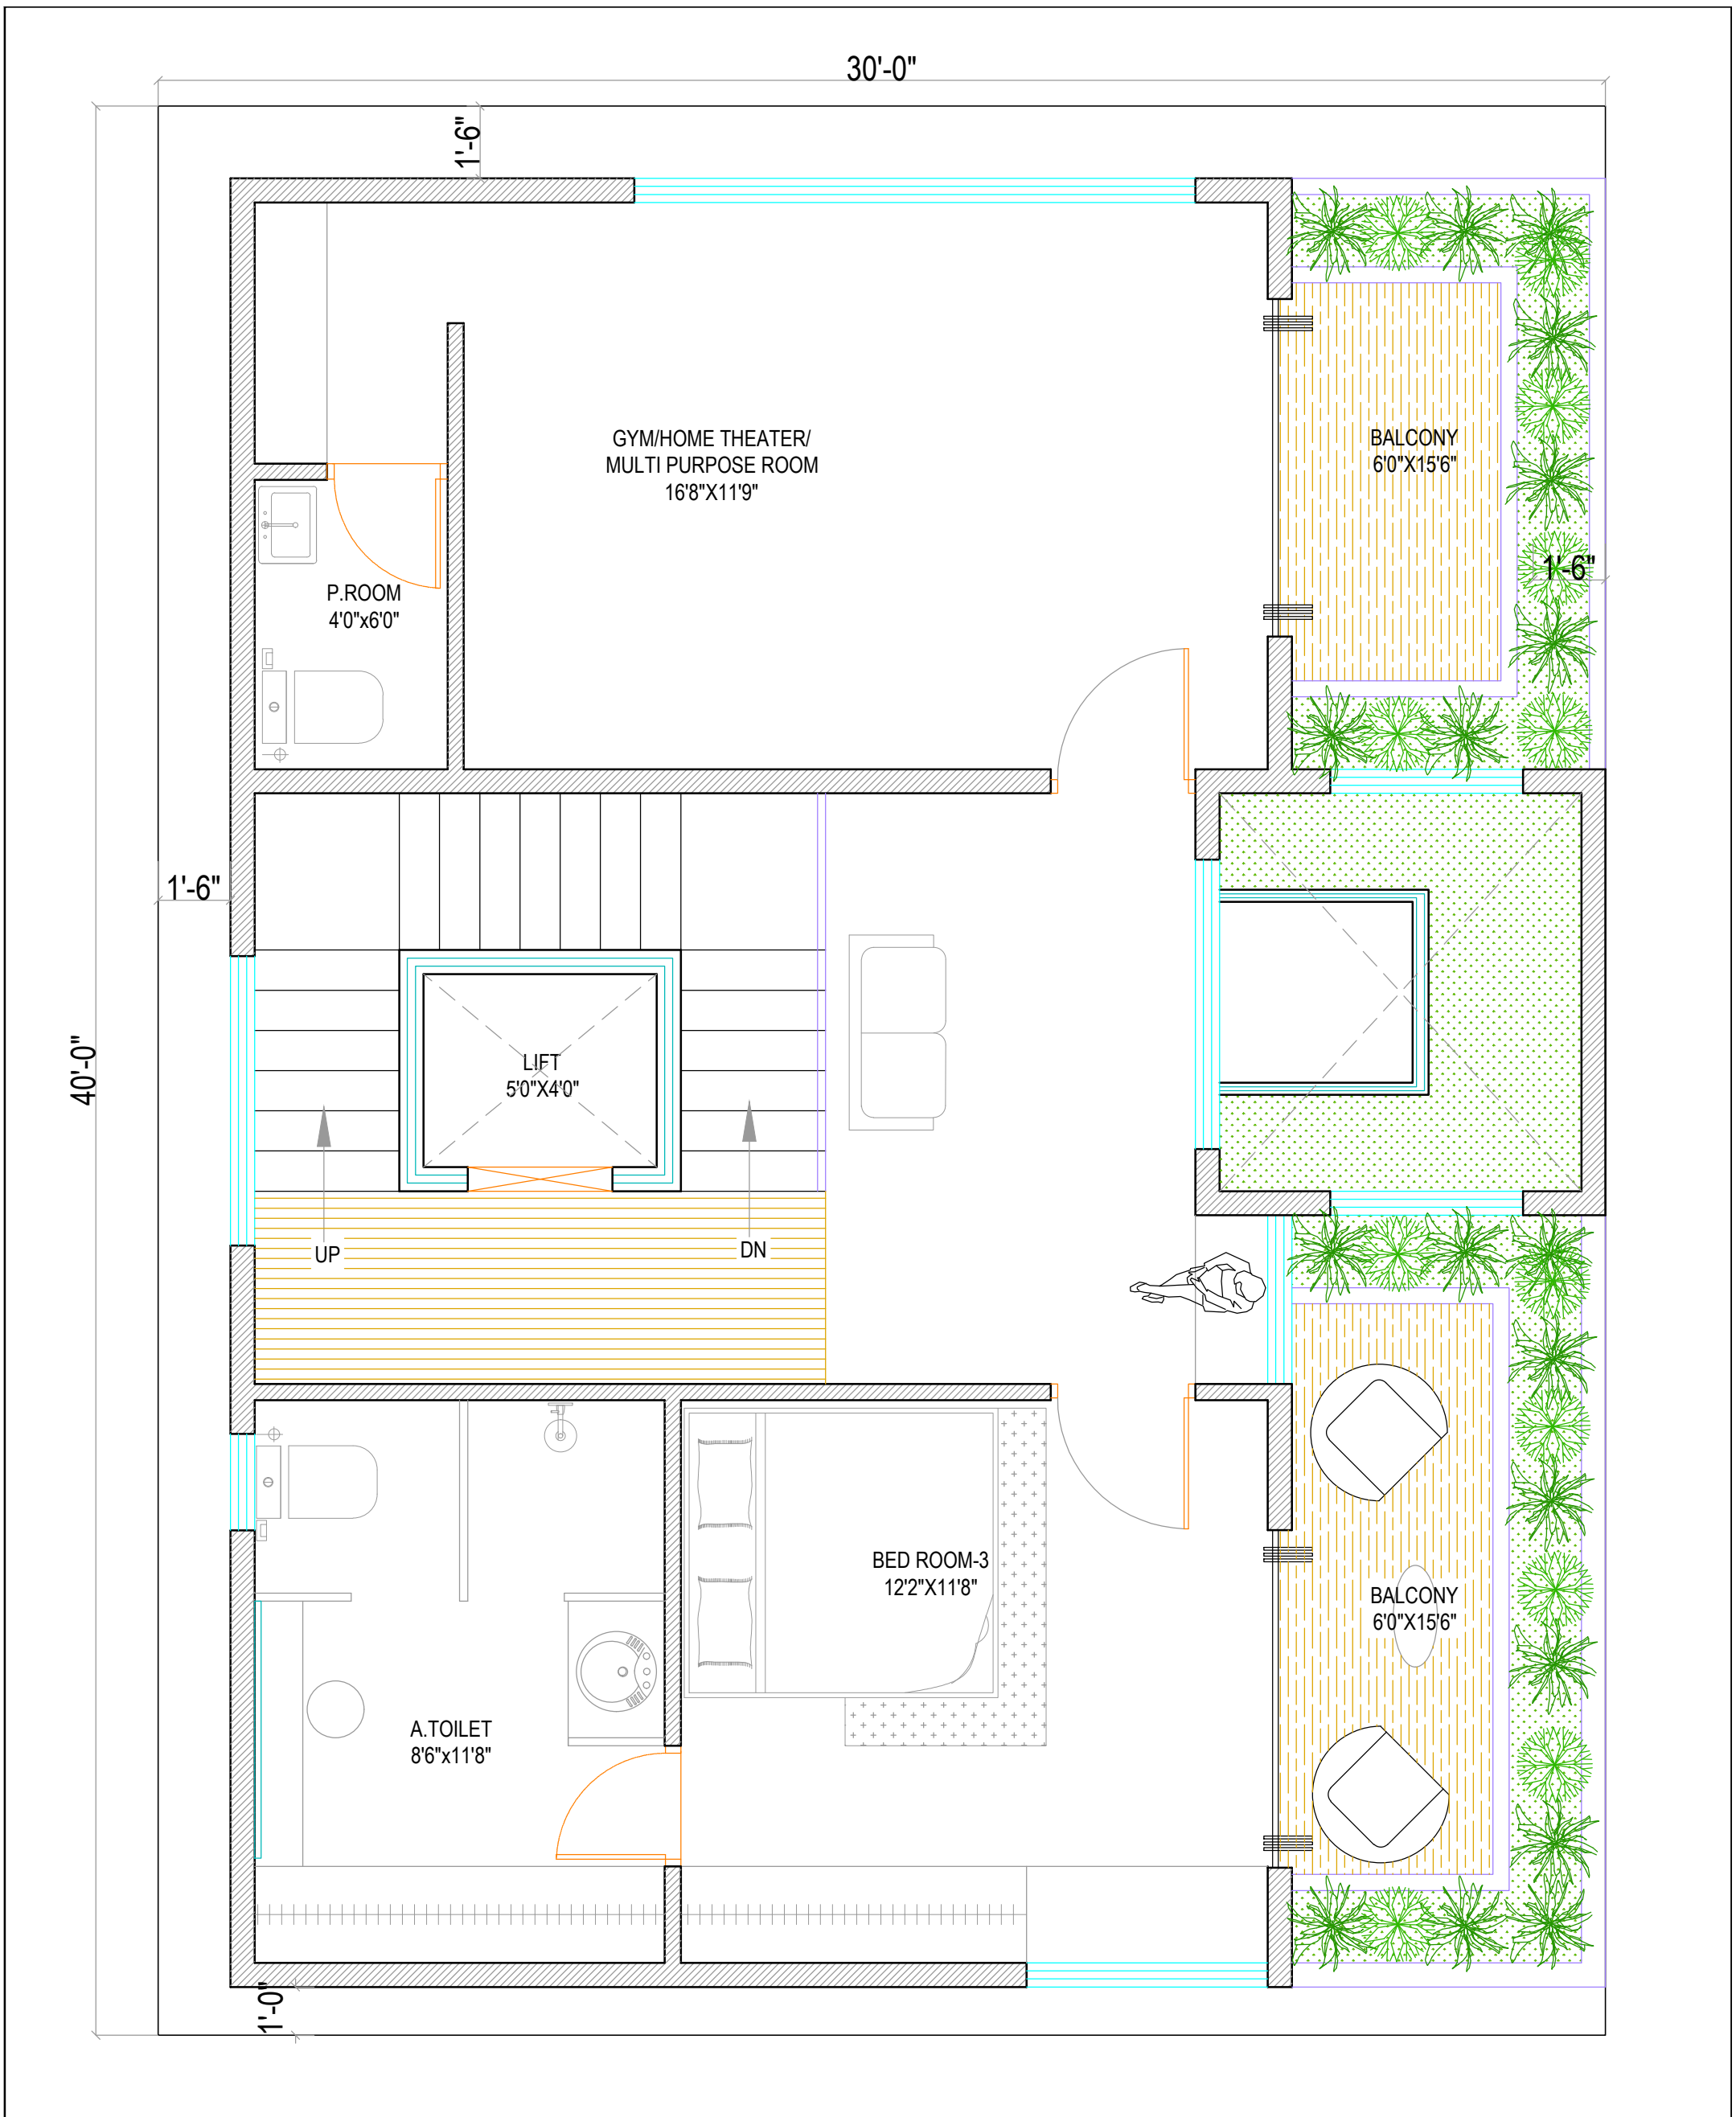

PROJECT TITLE	OPTION-1	ARCHITECT
PROPOSED VILLA FOR Mr.ATHER	<p>01 GROUND FLOOR PLAN</p> <p>SCALE</p> 	<p>L&V Creative Architect & Designers</p> <p>Bangalore ph no- 83102-87406</p> <p>CONTRACTORS RATA Constructions ph no- 79892-23515 / 90710-45606</p>

PROJECT TITLE

OPTION-1

ARCHITECT

PROPOSED VILLA FOR
Mr.ATHER

02 FIRST FLOOR PLAN
SCALE

L&V Creative Architect & Designers

Bangalore
ph no- 83102-87406

CONTRACTORS
RATA Constructions

ph no- 79892-23515 / 90710-45606

PROJECT TITLE	OPTION-1	ARCHITECT
PROPOSED VILLA FOR Mr.ATHER	<div style="display: flex; align-items: center;"> <div style="border: 1px solid black; border-radius: 50%; width: 40px; height: 40px; display: flex; align-items: center; justify-content: center; margin-right: 10px;">03</div> <div> <p>SECOND FLOOR PLAN</p> <p>SCALE</p> </div> <div style="margin-left: 20px;">  </div> </div>	<p>L&V Creative Architect & Designers Bangalore ph no- 83102-87406</p> <hr/> <p>RATA Constructions ph no- 79892-23515 / 90710-45606</p>